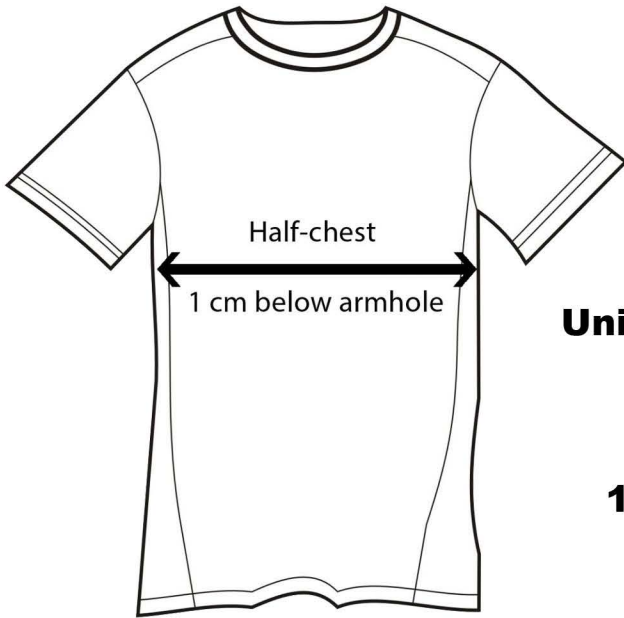

# DT

# DADAM TEES

**Unisex Adults Plain Sublimation Tee Shirt.**  
**Generous Unisex Cut.**  
**Basic Short Sleeved Tee Shirt.**  
**100% Polyester Double Jersey Fabric.**  
**170Gsm**

## HOW TO MEASURE FULL CHEST

MEASURE 1 CM BELOW THE ARMHOLE THEN,  
DOUBLE THE NUMBER TO GET THE FULL  
CHEST MEASUREMENTS

SUBLIMATION TEE SIZES

SIZE	S	M	L	XL	2XL	3XL
FULL CHEST	113	118	123	128	133	138