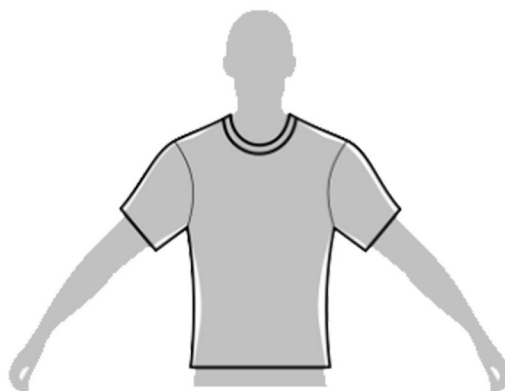

DT

DADAM TEES

130gsm

100% fine cotton with high count 40s

Combed for softness and comfort

Slim Fit

LADIES
Slim Fit

Fitted

Tapered body
for streamline look

Tapered sleeves

**THESE ARE HALF CHEST MEASUREMENTS IN CM'S THAT COME DIRECT FROM THE MANUFACTURER.
FOR FULL ROUND CHEST MEASUREMENT JUST DOUBLE THE HALF CHEST SIZE.**

Sizing Guide						
Size	8	10	12	14	16	18
Half Chest	41	43	45	47	49	51